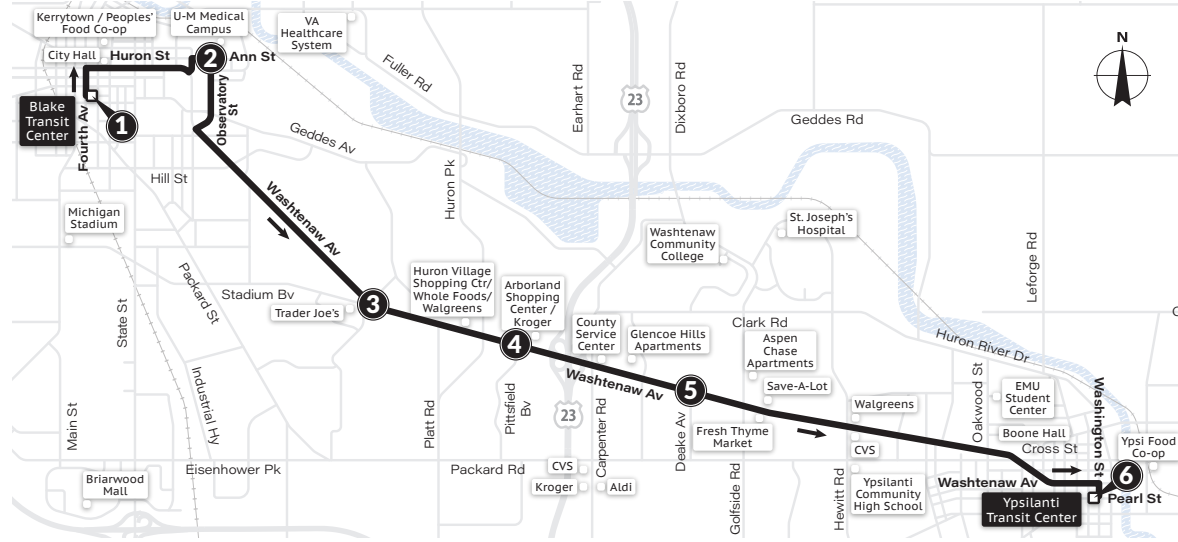

**Schedule Effective:  
Friday, 11/24/23 and  
Tuesday, 12/26/23 through  
Sunday, 12/31/23.**

**ROUTE 4 Washtenaw**

To Ypsilanti  
Transit Center

To Ypsilanti  
Transit Center

**Washtenaw ROUTE 4**

MONDAY-FRIDAY					
Blake Transit Center ①	UM Hospital ②	Washt. & Sheridan ③	Washt. & Pittsfield ④	Glencoe Crossing ⑤	Ypsilanti Transit Center ⑥
6:46a	6:54a	7:03a	7:09a	7:13a	7:27a
7:18a	7:26a	7:35a	7:41a	7:45a	7:59a
7:42a	7:50a	7:59a	8:05a	8:09a	8:23a
7:58a	8:06a	8:15a	8:21a	8:25a	8:39a
8:14a	8:22a	8:31a	8:37a	8:41a	8:55a
8:46a	8:54a	9:03a	9:09a	9:13a	9:27a
9:10a	9:18a	9:27a	9:33a	9:37a	9:51a
9:26a	9:34a	9:43a	9:49a	9:53a	10:07a
9:42a	9:50a	9:59a	10:05a	10:09a	10:23a
10:15a	10:26a	10:35a	10:41a	10:47a	10:57a
10:45a	10:56a	11:05a	11:11a	11:17a	11:27a
11:00a	11:11a	11:20a	11:26a	11:32a	11:42a
11:15a	11:26a	11:35a	11:41a	11:47a	11:57a
11:45a	11:56a	12:05p	12:11p	12:17p	12:27p
12:15p	12:26p	12:35p	12:41p	12:47p	12:57p
12:30p	12:41p	12:50p	12:56p	1:02p	1:12p
12:45p	12:56p	1:05p	1:11p	1:17p	1:27p
1:15p	1:26p	1:35p	1:41p	1:47p	1:57p
1:45p	1:56p	2:05p	2:11p	2:17p	2:27p
2:00p	2:11p	2:20p	2:26p	2:32p	2:42p
2:15p	2:26p	2:35p	2:41p	2:47p	2:57p
2:45p	2:56p	3:05p	3:11p	3:17p	3:27p
3:16p	3:29p	3:40p	3:50p	4:04p	4:04p
3:32p	3:45p	3:56p	4:06p	4:13p	4:20p
3:40p	3:53p	4:04p	4:14p	4:21p	4:28p
4:04p	4:17p	4:28p	4:38p	4:45p	4:52p
4:12p	4:25p	4:36p	4:46p	4:53p	5:00p
4:28p	4:41p	4:52p	5:02p	5:09p	5:16p
4:52p	5:05p	5:16p	5:26p	5:33p	5:40p
5:08p	5:21p	5:32p	5:42p	5:49p	5:56p
5:16p	5:29p	5:40p	5:50p	5:57p	6:04p